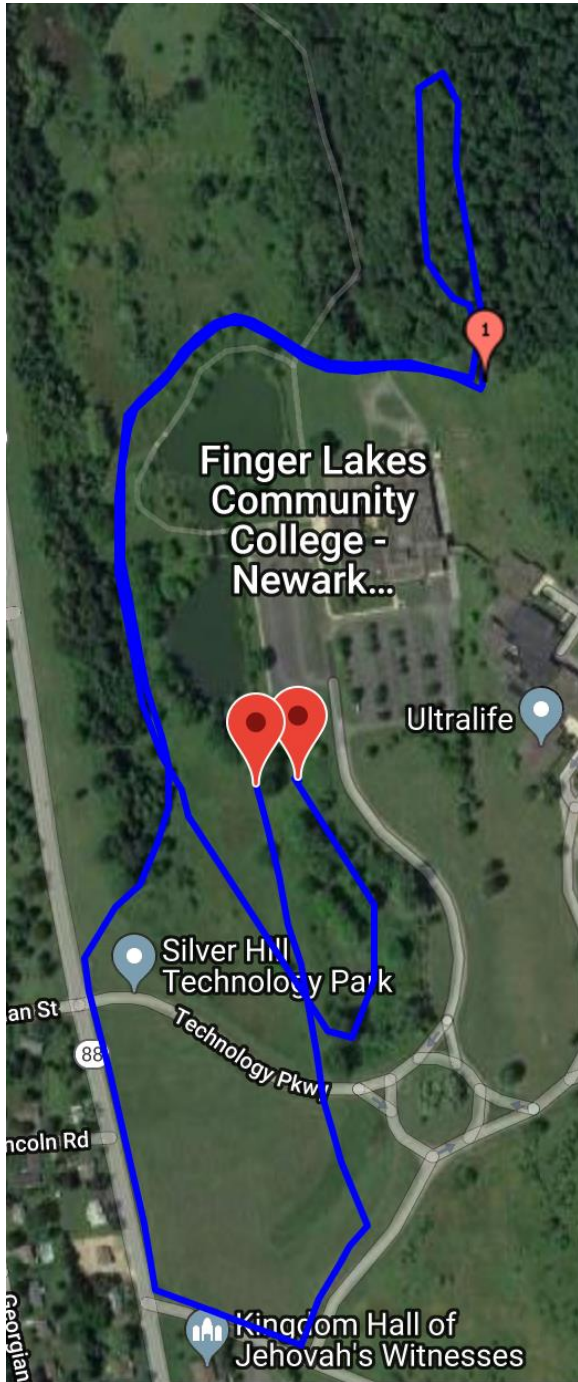

Newark XC – Stuart Park 2-mile course

Overview of whole course

Close up