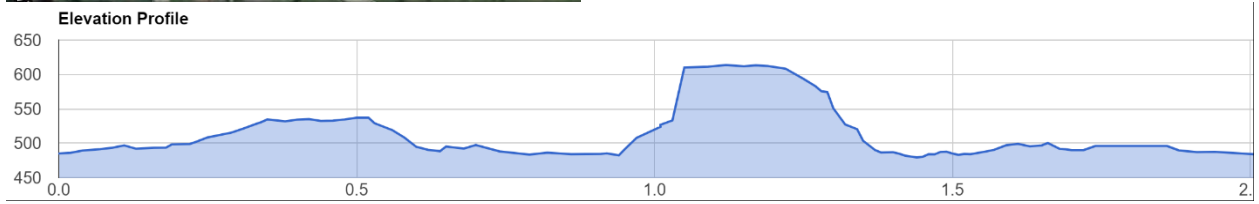

Newark XC – Stuart Park 2-mile course

Overview of whole course

Close up