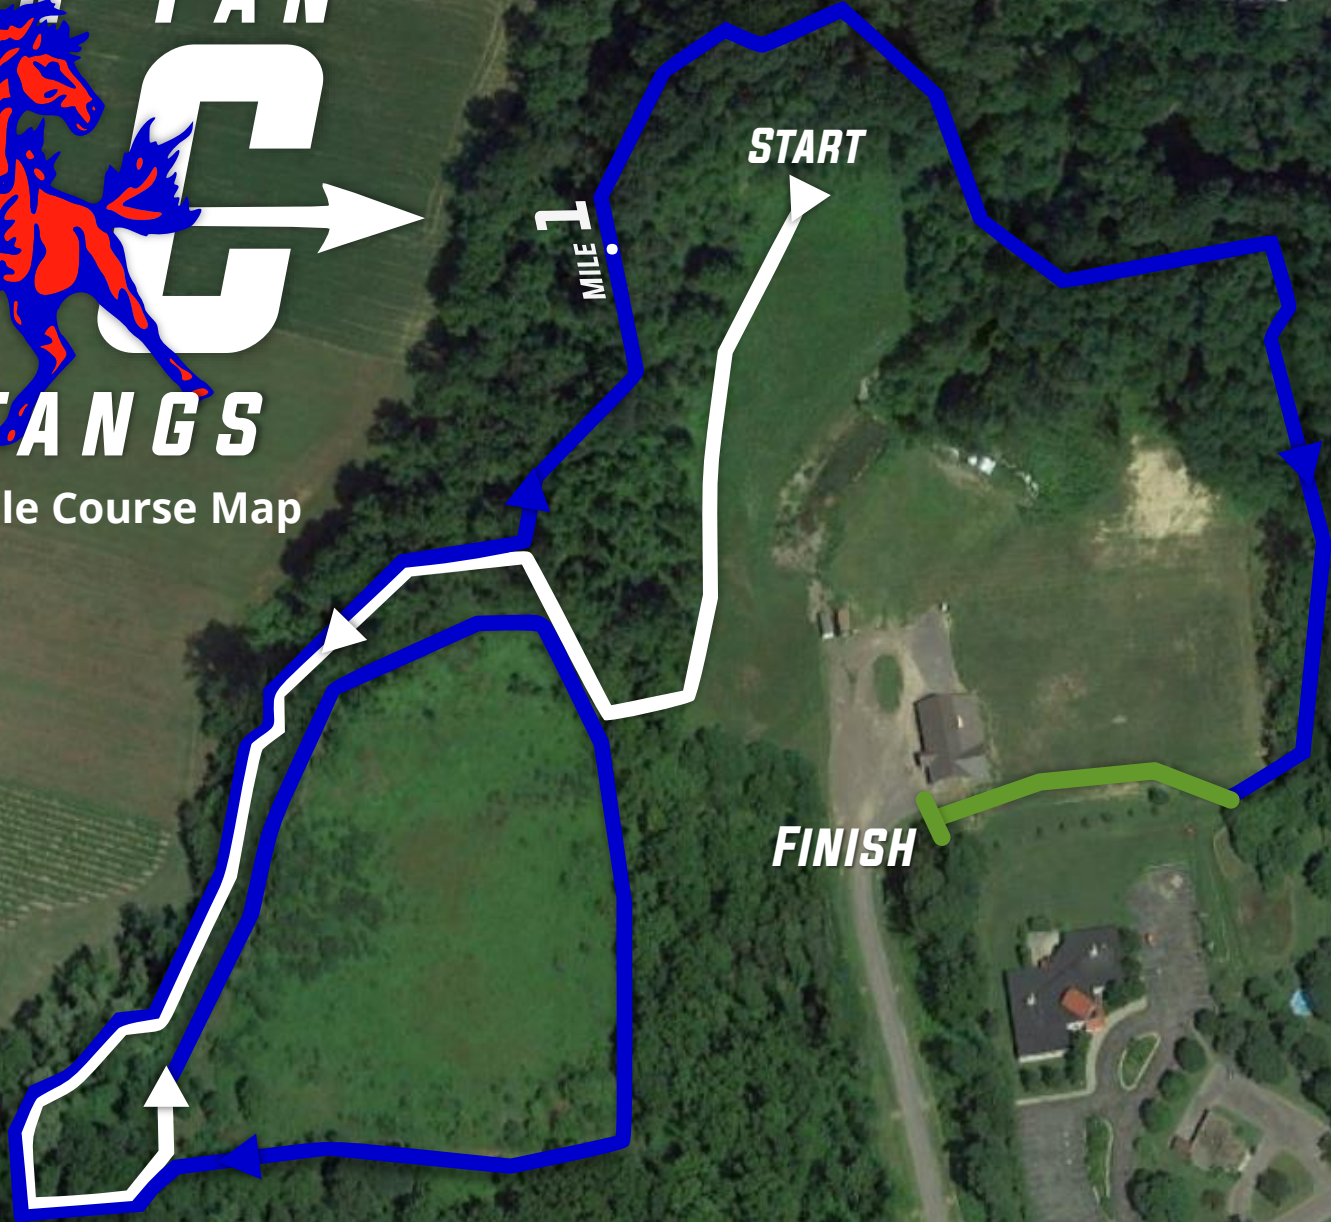

PENN YAN

MUSTANGS

Modified 1.4 Mile Course Map

← NORTH →

Run Course in the Following Order: White, Blue, Green.