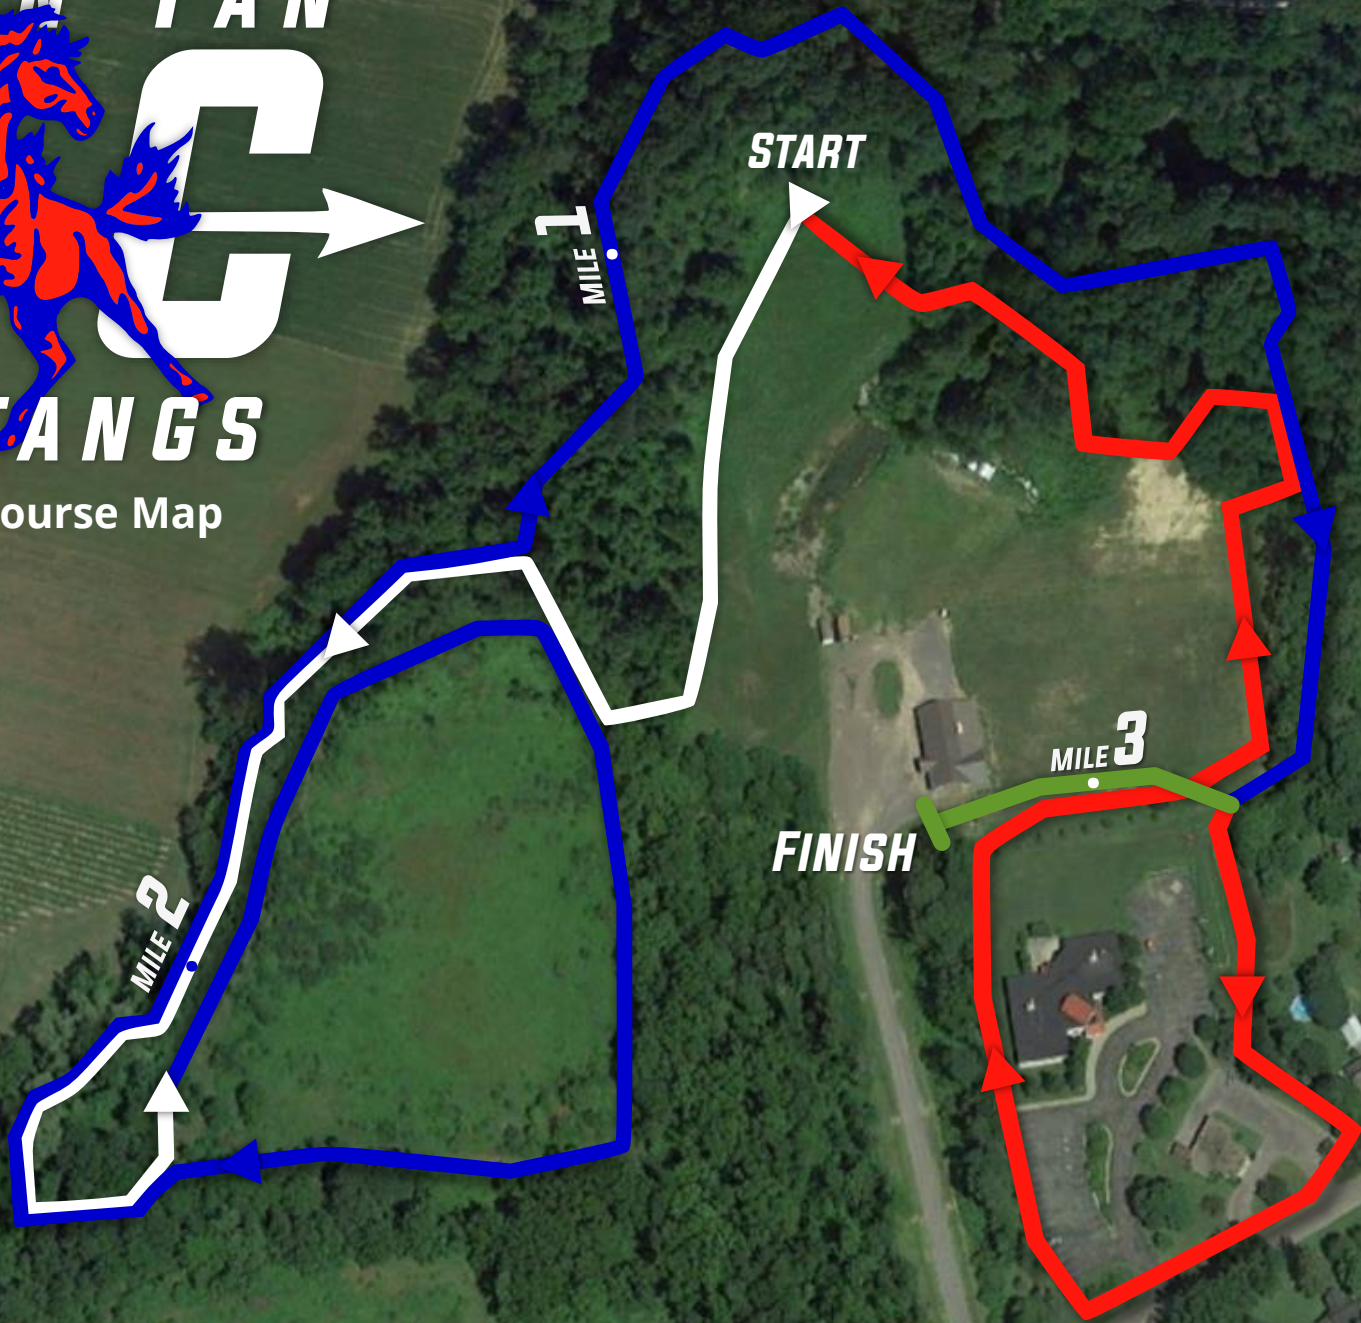

PENN YAN

**XG**

**MUSTANGS**

Varsity 5K Course Map

← NORTH →

Run Course in the Following Order: White, Blue, Orange, White, Blue, Green.